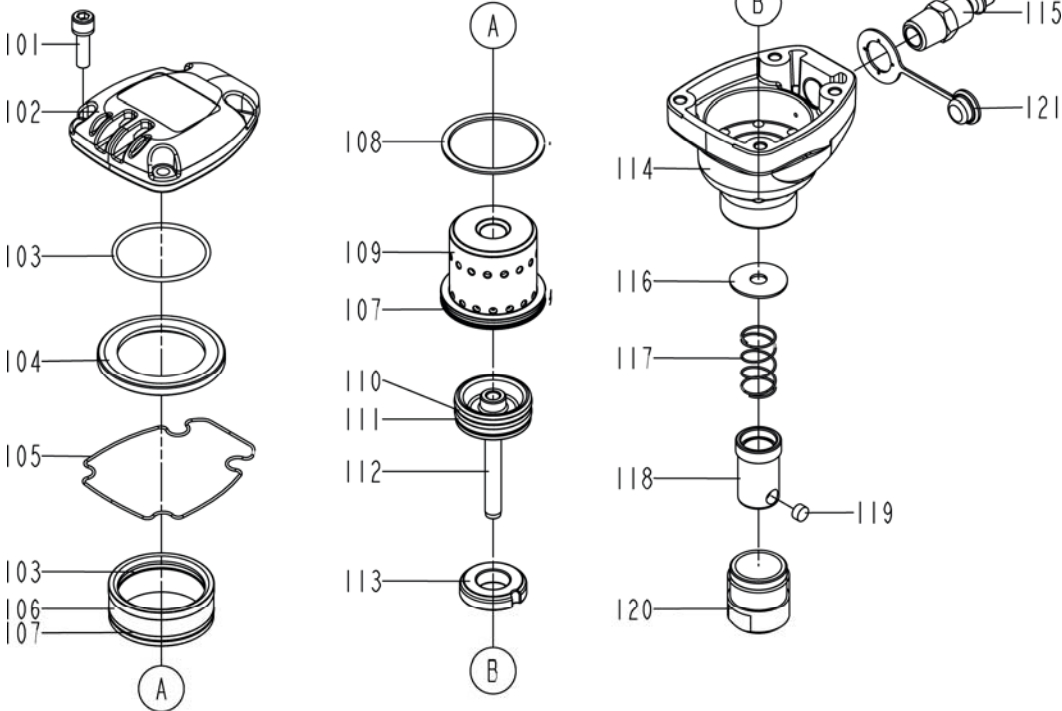

PARTS LEGEND**PALM312**

Ref#	Description	Quantity
101	BOLT ASSY	4
102	CAP	1
103	O - RING	2
104	COLLAR	1
105	CYLINDER CAP SEAL	1
106	CYLINDER SPACER	1
107	O - RING	2
108	SEAL	1
109	CYLINDER	1
110	O - RING	1
111	O - RING	1
112	DRIVER UNIT	1
113	BUMPER	1
114	GUN BODY	1
115	AIR PLUG	1
116	WAVE WASHER	1
117	SPRING	1
118	ROD	1
119	MAGNET	1
120	DEEP IMPACT SOCKET	1
121	AIR PLUG CAP	1

PARTS SCHEMATIC

PALM312

⚠ WARNING ⚠

All parts must be periodically inspected and replaced if worn or broken. Failure to do this can affect the tool's operation and present a safety hazard.