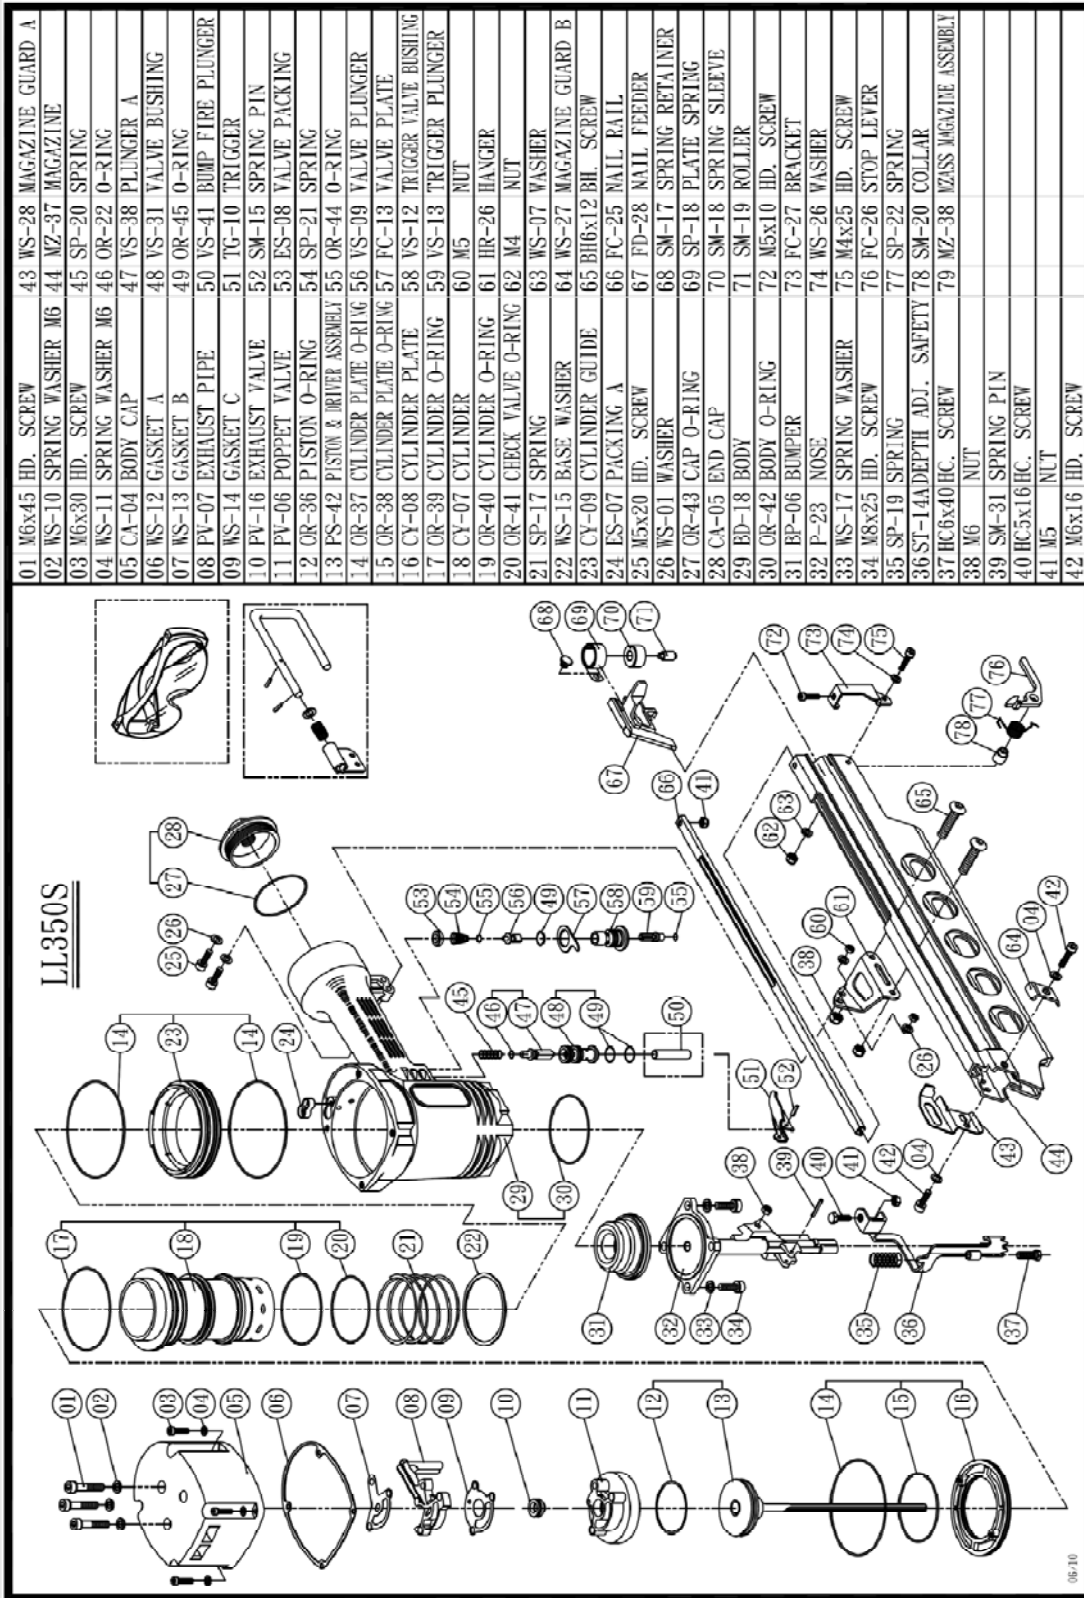

PARTS LEGEND

LL350S

⚠ WARNING ⚠

All parts must be periodically inspected and replaced if worn or broken. Failure to do this can affect the tool's operation and present a safety hazard.